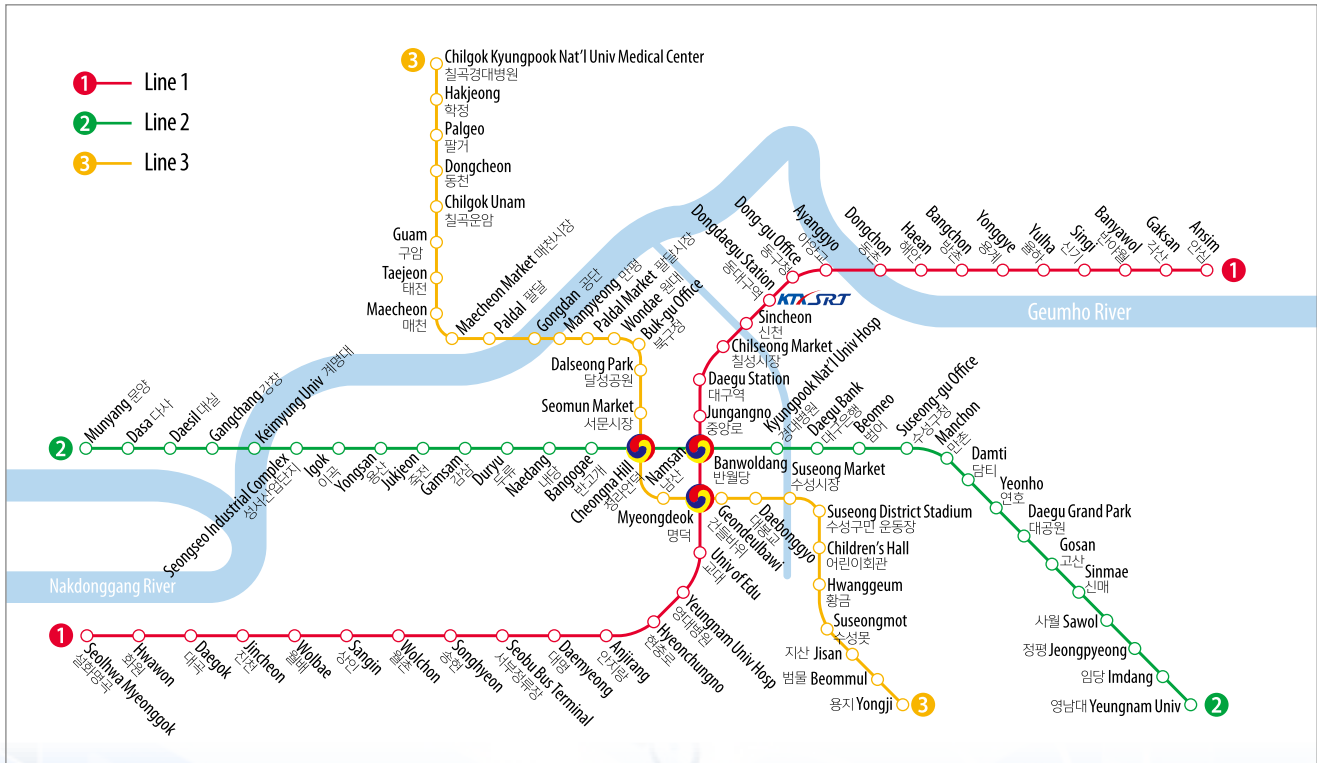

Korea 101: Busan Subway/ Daegu Subway

1) Busan Subway

2) Daegu Subway

For further inquiries, please contact the Investment Consulting Center

call

+82-1600-7119

or visit

www.investkorea.org